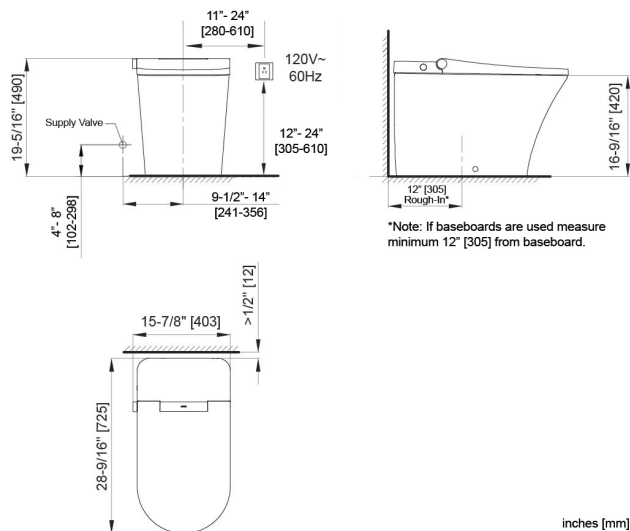

### FEATURES

Dimensions	L 28-9/16" x W 15-7/8" x H 19-5/16"	
Weight	121.25 lbs	
Material Finish	Vitreous China and Easy Clean Antibacterial Glaze	
Color	White and Chrome Trim	
Water Consumption	Single Flush 1.28 GPF (4.8 LPF)	
Configuration	12" Rough-In	Customizable Integrated Bidet Seat
	Floor Mounted / Siphonic	Warm Air Dryer
	Elongated Bowl Shape	Deodorizer
	ADA Height Toilet Bowl	Adjustable Self-Warming Seat
	Manual and Remote Activated Flushing	Instantly-Warm Water Temperature
	Patented Tankless Technology	Adjustable Shower Flow and Massaging
	Patented Airless Siphonic Flushing (AST)	Automated Hands-Free, Soft-Closing Seat and Lid
	Smart Phone App Enabled Control	Easy Clean Antibacterial Coating

### AXENT Switzerland

support@axentproducts.com  
www.axentbath.com  
1.800.769.4857

All drawings contain the necessary measurements which are subject to standard tolerances. They are stated in inches and are non-binding. Exact measurements, in particular for customized installation scenarios, can only be taken from the finished ceramic piece.