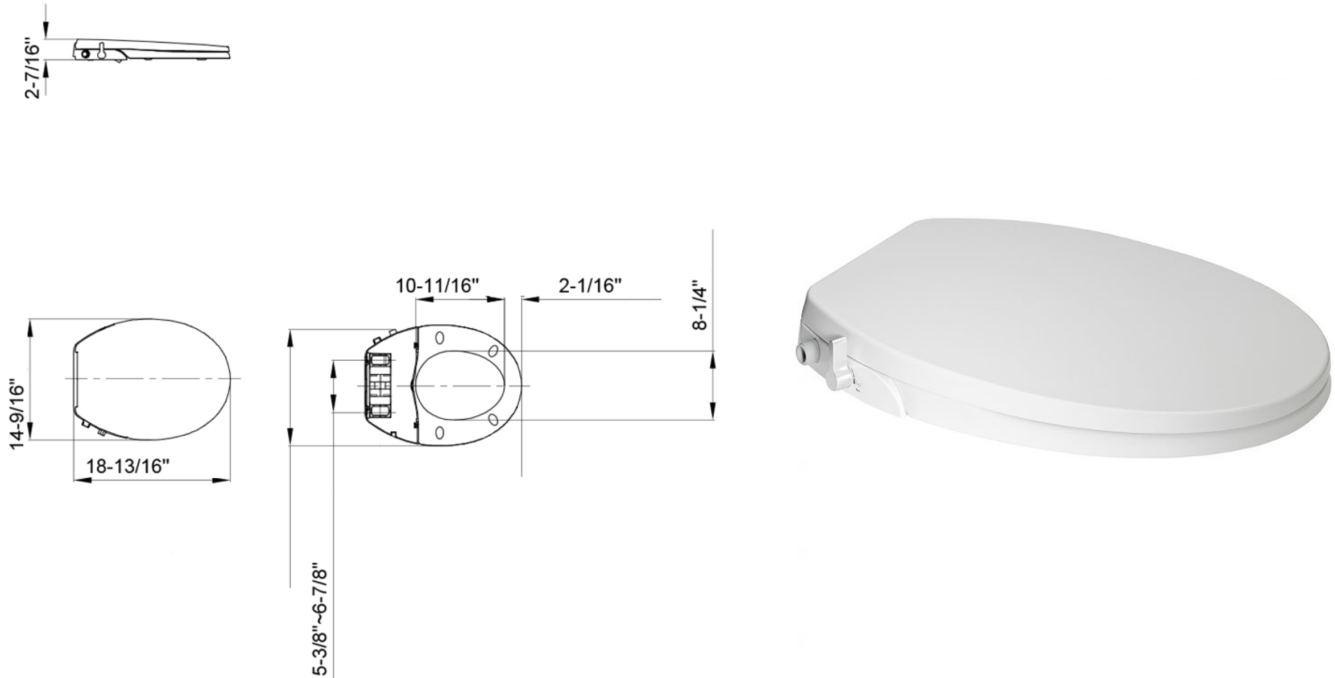

**ROUND FRONT BIDET SEAT FB-108**

**FEATURES**

Dimensions	L 17-14/16" x W 14-9/16" x H 2-7/16"
Weight	6.2 lbs
Material Finish	Polypropylene
Color	White

**DETAILS**

This powerless bidet seat features rear wash, front wash, slow closing and an antibacterial nozzle – and it functions completely without electricity. Controlled by a discrete side knob, you can conveniently adjust the water flow to your preference(s). And for extra convenient cleaning, the seat and lid are easily removed within seconds.