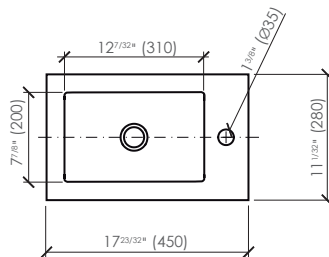

- Installation instructions and owner's manual.

**NOT INCLUDED**

- Drain.
- P-trap.

**FEATURES**

- Nanobath: Bacteriostatic and fungistatic.
- Metalface: Extra coating to improve hardness and strength of washbasin finish.
- Washbasin without overflow.
- Sink pre-drilled for single hole faucet.
- One shelf inside cabinet.
- Right door opening.
- Reversible sink (left / right).

**DIMENSIONS AND WEIGHT**

Length	17 <sup>23</sup> / <sub>32</sub> " (450 mm)
Width	11 <sup>1</sup> / <sub>32</sub> " (280 mm)
Height	23 <sup>5</sup> / <sub>16</sub> " (592 mm)
Weight	36.8 lb (16.7 kg)

Approximate measurements. The manufacturer accepts 5 mm (0.2") variance. Products and specifications shown are subject to change without notice. Please contact AD Waters for any further inquiries, spare parts, etc.