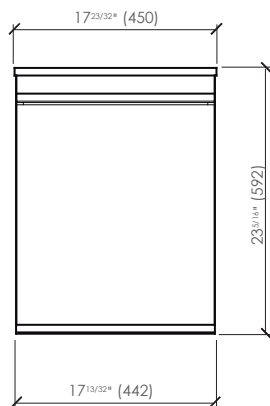

**DIMENSIONS AND WEIGHT**

Length	17 <sup>23</sup> / <sub>32</sub> " (450 mm)
Width	11 <sup>1</sup> / <sub>32</sub> " (280 mm)
Height	23 <sup>5</sup> / <sub>16</sub> " (592 mm)
Weight	36.8 lb (16.7 kg)

Approximate measurements. The manufacturer accepts 5 mm (0.2") variance. Products and specifications shown are subject to change without notice. Please contact AD Waters for any further inquiries, spare parts, etc.