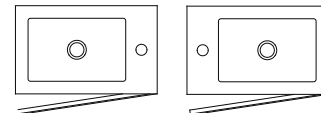

- Installation instructions and owner's manual.

**NOT INCLUDED**

- Drain.
- P-trap.

**FEATURES**

- Nanobath: Bacteriostatic and fungistatic.
- Metalface: Extra coating to improve hardness and strength of washbasin finish.
- Washbasin without overflow.
- Sink pre-drilled for single hole faucet.
- One shelf inside cabinet.
- Right door opening.
- Reversible sink (left / right).

**DIMENSIONS AND WEIGHT**

Length	17 <sup>23</sup> / <sub>32</sub> " (450 mm)
Width	11 <sup>1</sup> / <sub>32</sub> " (280 mm)
Height	23 <sup>5</sup> / <sub>16</sub> " (592 mm)
Weight	36.8 lb (16.7 kg)

Approximate measurements. The manufacturer accepts 5 mm (0.2") variance. Products and specifications shown are subject to change without notice. Please contact AD Waters for any further inquiries, spare parts, etc.