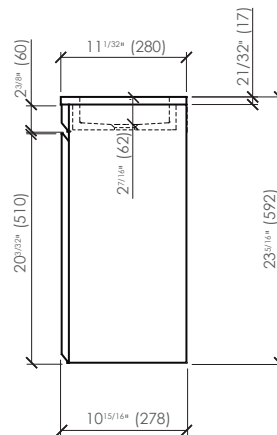

**DIMENSIONS AND WEIGHT**

Length	17 <sup>23</sup> / <sub>32</sub> " (450 mm)
Width	11 <sup>1</sup> / <sub>32</sub> " (280 mm)
Height	23 <sup>5</sup> / <sub>16</sub> " (592 mm)
Weight	36.8 lb (16.7 kg)

Approximate measurements. The manufacturer accepts 5 mm (0.2") variance. Products and specifications shown are subject to change without notice. Please contact AD Waters for any further inquiries, spare parts, etc.