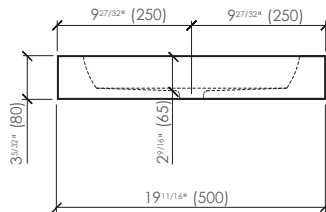

**INSTALLATION**

- For installation on a countertop or vanity.

**DIMENSIONS AND WEIGHT**

Length	19 <sup>11/16"</sup> (500 mm)
Width	16 <sup>15/16"</sup> (430 mm)
Height	3 <sup>5/32"</sup> (80 mm)
Weight	38 lb (17.2 kg)

Approximate measurements. The manufacturer accepts 5 mm (0.2") variance.  
Products and specifications shown are subject to change without notice.  
Please contact AD Waters for any further inquiries, spare parts, etc.