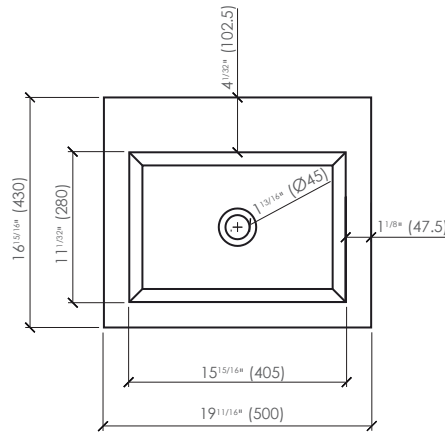

- Installation instructions and owner's manual.

**NOT INCLUDED**

- Drain.
- P-trap.

**FEATURES**

- Nanobath: Bacteriostatic and fungistatic.
- Metalface: Extra coating to improve hardness and strength of washbasin finish.
- Washbasin without overflow.
- Faucet hole:
  - No hole.
  - One hole.
  - Three holes for 8" c/c.
  - Custom hole drilling available upon request.

**INSTALLATION**

- For installation on a countertop or vanity.

**DIMENSIONS AND WEIGHT**

Length	19 <sup>11/16"</sup> (500 mm)
Width	16 <sup>15/16"</sup> (430 mm)
Height	3 <sup>5/32"</sup> (80 mm)
Weight	38 lb (17.2 kg)

Approximate measurements. The manufacturer accepts 5 mm (0.2") variance.  
Products and specifications shown are subject to change without notice.  
Please contact AD Waters for any further inquiries, spare parts, etc.