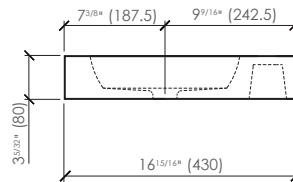

**INSTALLATION**

- For installation on a countertop or vanity.

**DIMENSIONS AND WEIGHT**

Length	19 <sup>11/16"</sup> (500 mm)
Width	16 <sup>15/16"</sup> (430 mm)
Height	3 <sup>5/32"</sup> (80 mm)
Weight	38 lb (17.2 kg)

Approximate measurements. The manufacturer accepts 5 mm (0.2") variance.  
Products and specifications shown are subject to change without notice.  
Please contact AD Waters for any further inquiries, spare parts, etc.