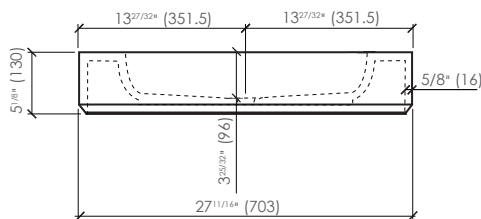

**INSTALLATION**

- For wall-mounted installation.
- Compatible with the following carriers:

- ZURN Z 1236
- JOSAM 17380
- WATTS CA-401

**DIMENSIONS AND WEIGHT**

Length	29 <sup>11/16"</sup> (703 mm)
Width	18 <sup>29/32"</sup> (480 mm)
Height	5 <sup>1/8"</sup> (130 mm)
Weight	41.6 lb (18.9 kg)

Approximate measurements. The manufacturer accepts 5 mm (0.2") variance. Products and specifications shown are subject to change without notice. Please contact AD Waters for any further inquiries, spare parts, etc.