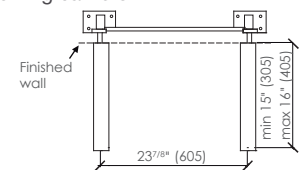

**NOT INCLUDED**

- Drain.
- P-trap.
- Bracket system.

**FEATURES**

- Nanobath: Bacteriostatic and fungistatic.
- Metalface: Extra coating to improve hardness and strength of washbasin finish.
- Washbasin without overflow.
- Faucet hole:
  - No hole.
  - One hole.
  - Three holes for 8" c/c.
  - Custom hole drilling available upon request.

**INSTALLATION**

- For wall-mounted installation.
- Compatible with the following carriers:

- ZURN Z 1236
- JOSAM 17380
- WATTS CA-401

**DIMENSIONS AND WEIGHT**

Length	29 <sup>11/16"</sup> (703 mm)
Width	18 <sup>29/32"</sup> (480 mm)
Height	5 <sup>1/8"</sup> (130 mm)
Weight	41.6 lb (18.9 kg)

Approximate measurements. The manufacturer accepts 5 mm (0.2") variance. Products and specifications shown are subject to change without notice. Please contact AD Waters for any further inquiries, spare parts, etc.