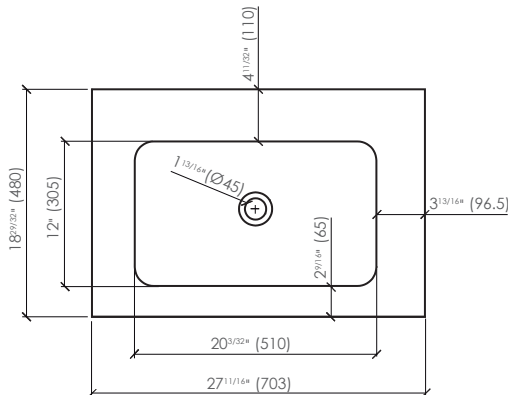

**NOT INCLUDED**

- Drain.
- P-trap.
- Bracket system.

**FEATURES**

- Nanobath: Bacteriostatic and fungistatic.
- Metalface: Extra coating to improve hardness and strength of washbasin finish.
- Washbasin without overflow.
- Faucet hole:
  - No hole.
  - One hole.
  - Three holes for 8" c/c.
  - Custom hole drilling available upon request.

**INSTALLATION**

- For wall-mounted installation.
- Compatible with the following carriers:

- ZURN Z 1236
- JOSAM 17380
- WATTS CA-401

**DIMENSIONS AND WEIGHT**

Length	29 <sup>11/16"</sup> (703 mm)
Width	18 <sup>29/32"</sup> (480 mm)
Height	5 <sup>1/8"</sup> (130 mm)
Weight	41.6 lb (18.9 kg)

Approximate measurements. The manufacturer accepts 5 mm (0.2") variance. Products and specifications shown are subject to change without notice. Please contact AD Waters for any further inquiries, spare parts, etc.