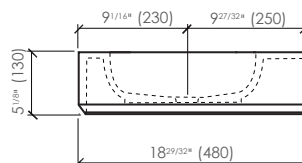

**INSTALLATION**

- For wall-mounted installation.
- Compatible with the following carriers:

- ZURN Z 1236
- JOSAM 17380
- WATTS CA-401

**DIMENSIONS AND WEIGHT**

Length	29 <sup>11/16"</sup> (703 mm)
Width	18 <sup>29/32"</sup> (480 mm)
Height	5 <sup>1/8"</sup> (130 mm)
Weight	41.6 lb (18.9 kg)

Approximate measurements. The manufacturer accepts 5 mm (0.2") variance. Products and specifications shown are subject to change without notice. Please contact AD Waters for any further inquiries, spare parts, etc.