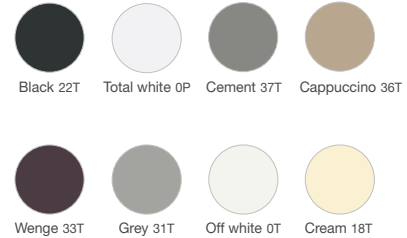

**MATERIAL**

Silexpol® (mix of polyurethane resins, silica and other minerals).

**TEXTURE**

Top and sides: Slate.  
Basin interior: Smooth.

**COLORS**

On order:

**INCLUDED**

- Installation instructions and owner's manual.