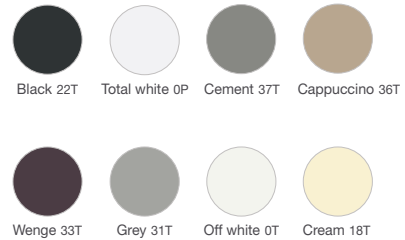

DIMENSIONS AND WEIGHT

Length	47 ³ / ₈ " (1203 mm)
Width	18 ²⁹ / ₃₂ " (480 mm)
Height	5 ¹ / ₈ " (130 mm)
Weight	61.1 lb (28.1 kg)

MATERIAL

Silexpol® (mix of polyurethane resins, silica and other minerals).

TEXTURE

Top and sides: Slate.
Basin interior: Smooth.

COLORS

On order:

INCLUDED

- Installation instructions and owner's manual.

NOT INCLUDED

- Drain.
- P-trap.
- Bracket system.