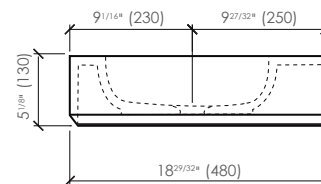

Approximate measurements. The manufacturer accepts 5 mm (0.2") variance. Products and specifications shown are subject to change without notice. Please contact AD Waters for any further inquiries, spare parts, etc.

Last revision 2017-10-03