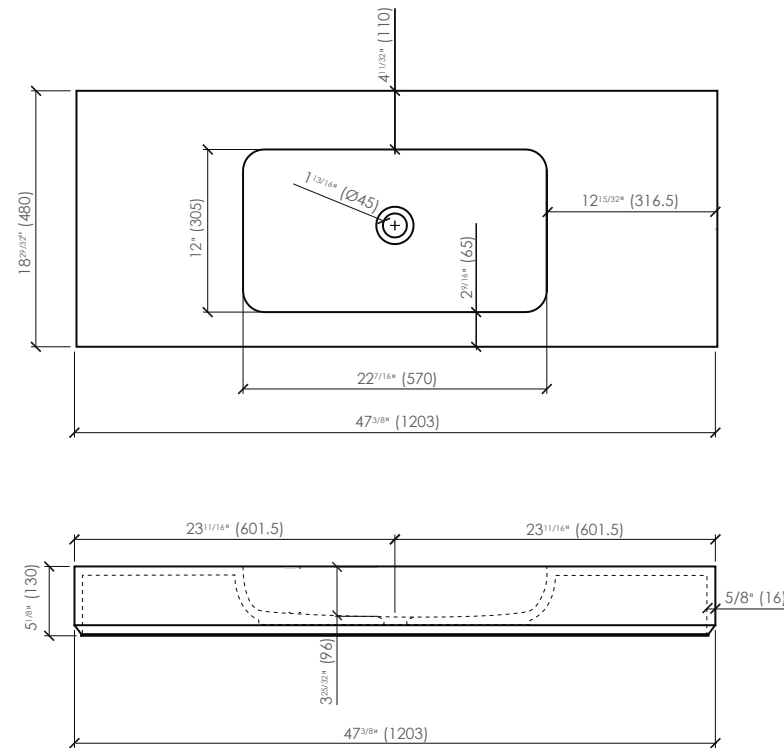

DIMENSIONS AND WEIGHT

Length	47 ³ / ₈ " (1203 mm)
Width	18 ²⁹ / ₃₂ " (480 mm)
Height	5 ¹ / ₈ " (130 mm)
Weight	61.1 lb (28.1 kg)

MATERIAL

Silexpol® (mix of polyurethane resins, silica and other minerals).

TEXTURE

Top and sides: Slate.
Basin interior: Smooth.

COLORS

On order:

INCLUDED

- Installation instructions and owner's manual.

NOT INCLUDED

- Drain.
- P-trap.
- Bracket system.

FEATURES

- Nanobath: Bacteriostatic and fungistatic.
- Metaface: Extra coating to improve hardness and strength of washbasin finish.
- Washbasin without overflow.
- Faucet hole:
 - No hole.
 - One hole.
 - Three holes for 8" c/c.
 - Custom hole drilling available upon request.

INSTALLATION

- For wall-mounted installation.
- Compatible with the following carriers:
 - ZURN Z 1236
 - JOSAM 17380
 - WATTS CA-401

Approximate measurements. The manufacturer accepts 5 mm (0.2") variance. Products and specifications shown are subject to change without notice. Please contact AD Waters for any further inquiries, spare parts, etc.