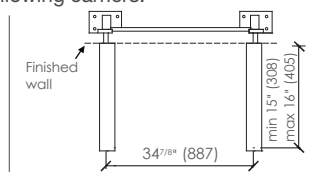

Approximate measurements. The manufacturer accepts 5 mm (0.2") variance. Products and specifications shown are subject to change without notice. Please contact AD Waters for any further inquiries, spare parts, etc.

Last revision 2017-10-03