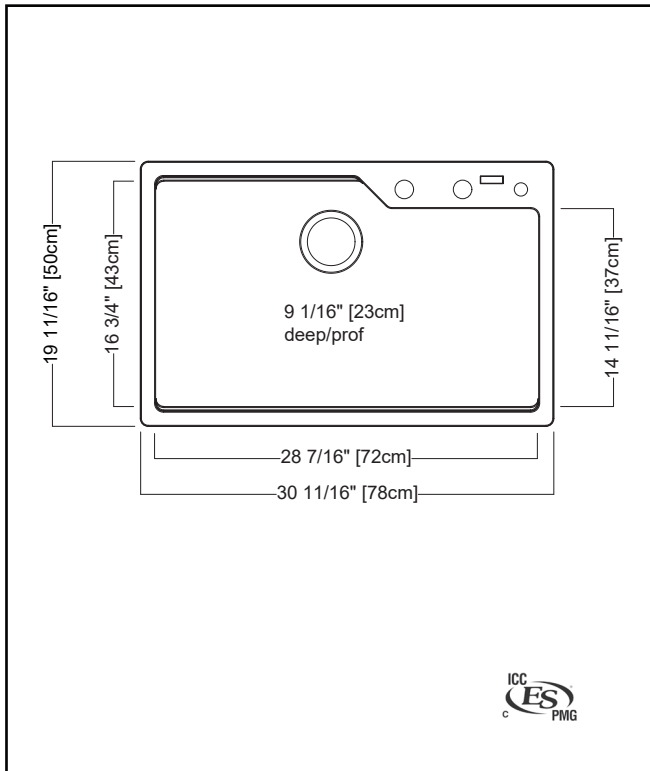

### SINGLE BOWL 31" TOPMOUNT/DROP IN SINK

MODEL: MGSM2031-9MBK (MATTE BLACK)

MODEL: MGSM2031-9PWT (POLAR WHITE)

MODEL: MGSM2031-9CHA (CHAMPAGNE)

MODEL: MGSM2031-9ON (ONYX)

MODEL: MGSM2031-9ES (MOCHA)

MODEL: MGSM2031-9SM (STORM)

### TECHNICAL FEATURES

OVERALL SINK SIZE (OD)	19 11/16" FB x 31 11/16" LR
BOWL SIZE (ID)	16 3/4" FB x 28 7/16" LR x 9 1/16" DP
MINIMUM CABINET SIZE	33"
CORNER RADIUS	15 mm
DRAIN HOLE LOCATION	Rear
INSTALLATION TYPE	Topmount/Drop In
SOUND DAMPENING	Natural Sound Absorbing Material
WEIGHT	36.5 lbs
WARRANTY	Limited Lifetime
COUNTRY OF ORIGIN	Slovakia