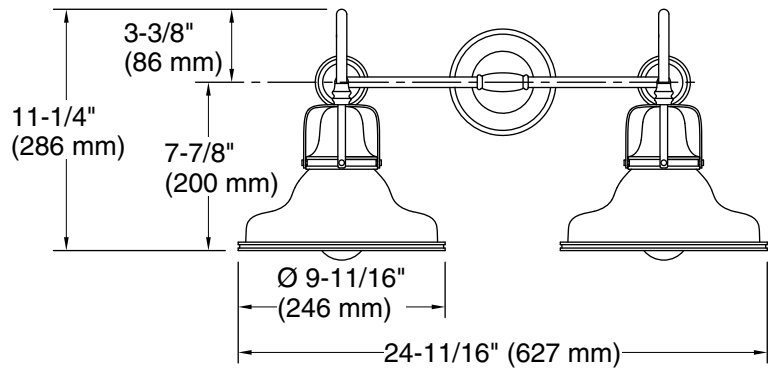

Features

- The double-domed metal shade features a cage detail at the connection
- A great piece for any farmhouse- or industrial-style space — especially over a double-vanity sink, or in a guest bathroom, or powder room
- Medium base (E26) socket, works best with type A or G light bulbs (sold separately)
- Suitable for damp locations, per UL 1598

UL 1598
CSA C22.2 No. 250.0

KOHLER® Indoor Lighting Fixtures Limited Warranty

See website for detailed warranty information.

Available Colors/Finishes

Color tiles intended for reference only.

Color	Code	Description
	CPL	Polished Chrome
	BML	Black, Brass Trim
	WCL	White, Chrome Trim
	WGL	White, Gold Trim

Required Electrical Service

One dedicated circuit required.

Lights: 120 V, 12 A, 60 Hz

Technical Information

All product dimensions are nominal.

Installation Type: Wall-mount
Material: Steel, Aluminum
Number of Lights: 2
Lighting Type: Socket-based
Socket Type: E-26 Medium
Number of Shades: 2
Shade Type: Metal
Electrical component Socket Rating: 60 Hz, 100 W
rating: