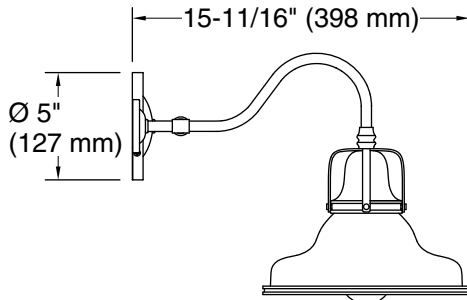

Features

- The double-domed metal shade features a cage detail at the connection
- A great piece for any farmhouse- or industrial-style space — especially over a double-vanity sink, or in a guest bathroom, or powder room
- Medium base (E26) socket, works best with type A or G light bulbs (sold separately)
- Suitable for damp locations, per UL 1598

UL 1598
CSA C22.2 No. 250.0

KOHLER® Indoor Lighting Fixtures Limited Warranty

See website for detailed warranty information.

Available Colors/Finishes

Color tiles intended for reference only.

Color	Code	Description
	CPL	Polished Chrome
	BML	Black, Brass Trim
	WCL	White, Chrome Trim
	WGL	White, Gold Trim

Required Electrical Service

One dedicated circuit required.

Lights: 120 V, 12 A, 60 Hz

Technical Information

All product dimensions are nominal.

Installation Type: Wall-mount
Material: Steel, Aluminum
Number of Lights: 2
Lighting Type: Socket-based
Socket Type: E-26 Medium
Number of Shades: 2
Shade Type: Metal
Electrical component Socket Rating: 60 Hz, 100 W
rating: