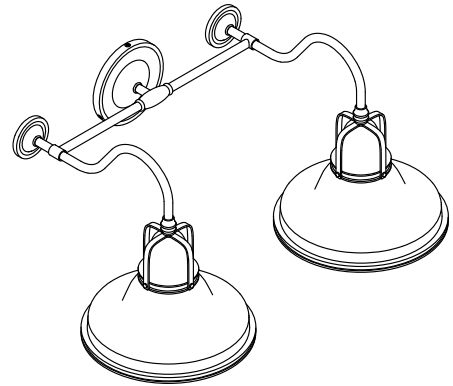

Features

- The double-domed metal shade features a cage detail at the connection
- A great piece for any farmhouse- or industrial-style space — especially over a double-vanity sink, or in a guest bathroom, or powder room
- Medium base (E26) socket, works best with type A or G light bulbs (sold separately)
- Suitable for damp locations, per UL 1598

Material

- Manufactured with quality materials and complemented with a meticulous finishing process
- Durable finishes engineered to last and designed to coordinate with KOHLER faucet finishes

Codes/Standards

Required Electrical Service

One dedicated circuit required.

Lights: 120 V, 12 A, 60 Hz

Technical Information

All product dimensions are nominal.

Installation Type: Wall-mount
Material: Steel, Aluminum
Number of Lights: 2
Lighting Type: Socket-based
Socket Type: E-26 Medium
Number of Shades: 2
Shade Type: Metal
Electrical component Socket Rating: 60 Hz, 100 W
rating: