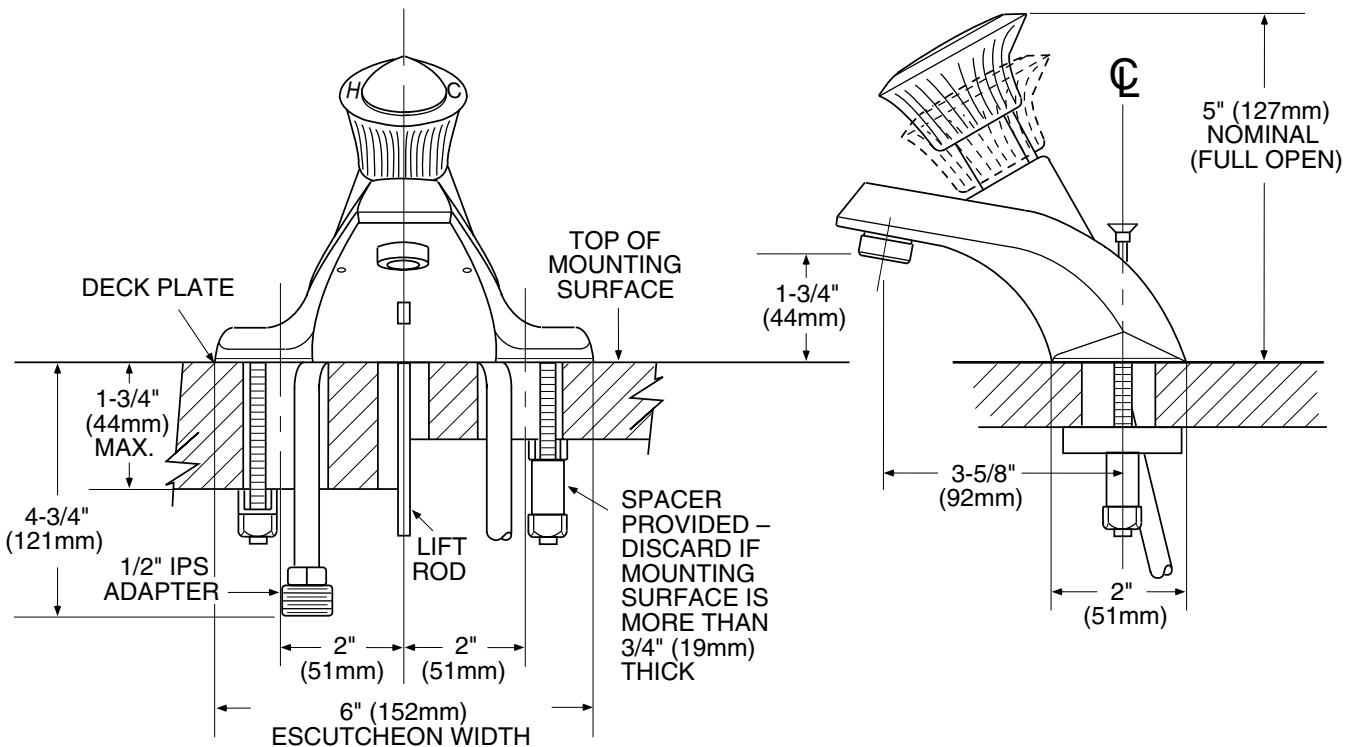

## DESCRIPTION

- Chrome plated metal construction
- 1/2" IPS connections
- Includes metal/polypropylene pop-up type waste assembly

**Model: 64621**  
**Bulk Packed (12 per carton)**

**NOTE: See reverse side**  
**for illustrated parts and handle options**

**NOTE: THIS FAUCET IS DESIGNED TO BE INSTALLED THRU 3 HOLES, 1" MIN. DIA.**

## CRITICAL DIMENSIONS

(DO NOT SCALE)