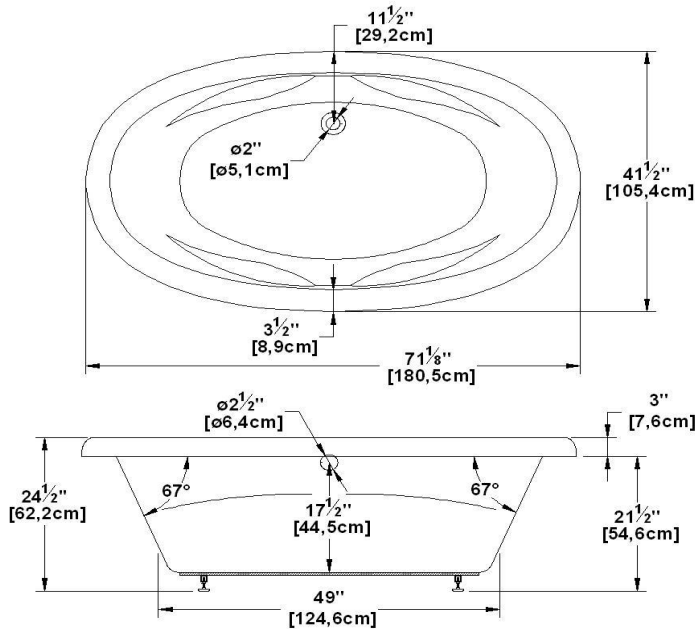

Legende

Product code : **LE42**

Draft revision : **20140106142500**

External dimensions : **71" x 41,5" x 24" [180,3 cm x 105,4 cm x 61,0 cm]**

Series : **deck mount**

Seats : **2**

2012 catalog page : **49**

Low-profile available : **no**

Arm rests : **no**

Also available in **FREESTAND**

Low-profile available : **no**

Draft and specs

Specifications	
Capacity :	66 IMP Gal. / 86,1 US Gal. / 300,0 liters
AeroMassage™ :	38 Easy Clean™ air jets
Super AeroMassage™ :	AeroMassage™ + 12 Easy Clean™ air jets
Dynamic Turbo™ :	4 Confort Pulse jets / 4 Confort Swirl jets
Comfort Air™ :	38 Easy Clean™ air jets
Characteristics :	n/a

Remarks	
*all measures have a precision of ± 1/4" (0,63cm)	
*internal dimensions taken at 4" (10cm) from bath bottom	
*capacity is measured by filling the soaker to 1-1/2" under the overflow	
*textured skirt available on all Freestanding products	
*shelf height is 3/4" on all "low-profile" models	