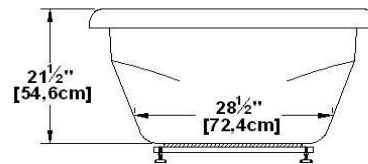

Legende

Product code : **LE42**

Draft revision : **20140106142500**

External dimensions : **71" x 41,5" x 24" [180,3 cm x 105,4 cm x 61,0 cm]**

Series : **deck mount**

Seats : **2**

2012 catalog page : **49**

Low-profile available : **no**

Arm rests : **no**

Also available in **FREESTAND**

Low-profile available : **no**

Draft and specs

Specifications	
Capacity :	66 IMP Gal. / 86,1 US Gal. / 300,0 liters
AeroMassage™ :	38 Easy Clean™ air jets
Super AeroMassage™ :	AeroMassage™ + 12 Easy Clean™ air jets
Dynamic Turbo™ :	4 Confort Pulse jets / 4 Confort Swirl jets
Comfort Air™ :	38 Easy Clean™ air jets
Characteristics :	n/a

Remarks	
*all measures have a precision of ± 1/4" (0,63cm)	
*internal dimensions taken at 4" (10cm) from bath bottom	
*capacity is measured by filling the soaker to 1-1/2" under the overflow	
*textured skirt available on all Freestanding products	
*shelf height is 3/4" on all "low-profile" models	