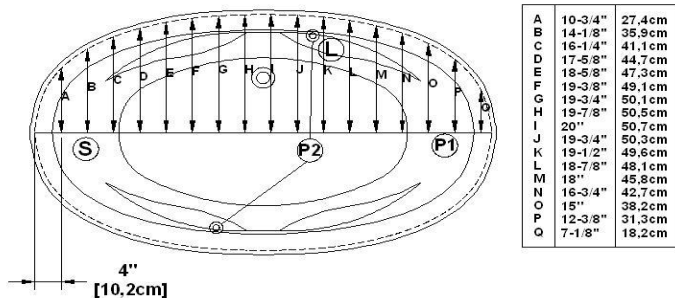

Options and installation

accessories and decorative lines positions are approximative

Additional(s) note(s) :

If system, delivered with keypad not installed and remote control is included.

Legend			
(S)	Blower	(L)	Chromatherapy light
(P1)	Pump	(P2)	Grab bar
(C)	Keypad		
(X)	Recommended faucets drilling location*		
Deck cut-out line - - - - -			

Available models	
Model	Availability
Soaker alone	✓
Comfort Air™	
AeroMassage™	✓
Super AeroMassage™	✓
Dynamic Turbo™ (not available in the U.S.)	✓
Dynamic Turbo™ + AeroMassage™	✓
Dynamic Turbo™ + Super AeroMassage™	✓

Available recommended options	
Front skirt :	
Recommended drain :	WOCO14 (chrome finish)
Tile flanges :	unavailable
Remote control** :	included if ordered with system
	**Floating

*It is possible to install the faucets elsewhere on the product. The installer must verify that there are no piping or wires before drilling.

IMPORTANT NOTE : Specifications, dimensions and models are subject to change.

Visit our website <http://www.oceania-attitude.com> to access up-to-date dimensions and informations. In all cases, information on the website is the most up-to-date. Dimensions may vary slightly. To ensure proper fit, measurements must be taken on the product directly.

Head office

591, avenue des Entreprises
Thetford Mines, Quebec
CANADA G6H 4B2

Phone numbers

No-charge : 1-877-332-4224
Fax : 1-866-460-4334

Internet

Web : <http://www.oceania-attitude.com>
Email : info@oceanibaths.com