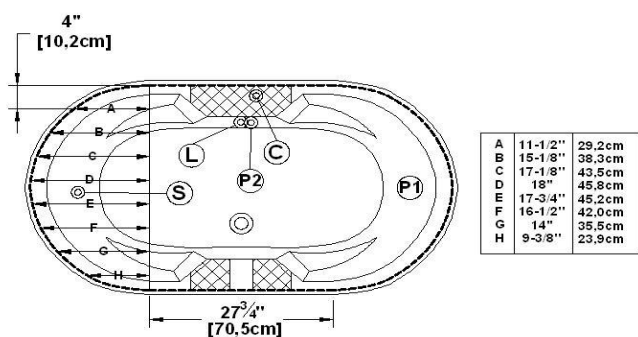

Sophia 66

Product code : **S066**

Draft revision : **20130422133919**

External dimensions : **66" x 36" x 23,5" [167,6 cm x 91,4 cm x 59,7 cm]**

Series : **deck mount**

Seats : **2**

2012 catalog page : **42**

Lumbar support : **yes**

Arm rests : **yes**

Low-profile available : **no**

Also available in **FREESTAND**

Draft and specs

Specifications	
Capacity :	49 IMP Gal. / 63,9 US Gal. / 222,8 liters
AeroMassage™ :	38 Easy Clean™ air jets
Super AeroMassage™ :	AeroMassage™ + 12 Easy Clean™ air jets
Dynamic Turbo™ :	4 Confort Pulse jets / 4 Confort Swirl jets
Comfort Air™ :	38 Easy Clean™ air jets
Characteristics :	n/a

Remarks	
*all measures have a precision of ± 1/4" (0,63cm)	
*internal dimensions taken at 4" (10cm) from bath bottom	
*capacity is measured by filling the soaker to 1-1/2" under the overflow	
*textured skirt available on all Freestanding products	
*shelf height is 3/4" on all "low-profile" models	

Options and installation

accessories and decorative lines positions are approximative

Additional(s) note(s) :

Keypad not installed when ordered with remote control.

Legend			
(S)	Blower	(L)	Chromatherapy light
(P1)	Pump	(P2)	Grab bar
(C)	Keypad	(X)	Recommended faucets drilling location*
Deck cut-out line - - - - -			