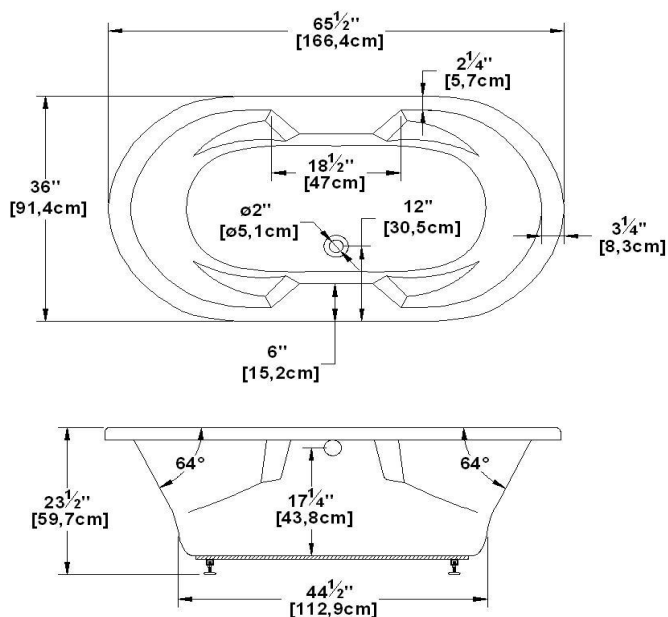

Sophia 66

Product code : **S066**

Draft revision : **20130422133919**

External dimensions : **66" x 36" x 23,5" [167,6 cm x 91,4 cm x 59,7 cm]**

Series : **deck mount**

Seats : **2**

2012 catalog page : **42**

Lumbar support : **yes**

Arm rests : **yes**

Low-profile available : **no**

Also available in **FREESTAND**

Draft and specs

Specifications	
Capacity :	49 IMP Gal. / 63,9 US Gal. / 222,8 liters
AeroMassage™ :	38 Easy Clean™ air jets
Super AeroMassage™ :	AeroMassage™ + 12 Easy Clean™ air jets
Dynamic Turbo™ :	4 Confort Pulse jets / 4 Confort Swirl jets
Comfort Air™ :	38 Easy Clean™ air jets
Characteristics :	n/a

Remarks	
*all measures have a precision of ± 1/4" (0,63cm)	
*internal dimensions taken at 4" (10cm) from bath bottom	
*capacity is measured by filling the soaker to 1-1/2" under the overflow	
*textured skirt available on all Freestanding products	
*shelf height is 3/4" on all "low-profile" models	