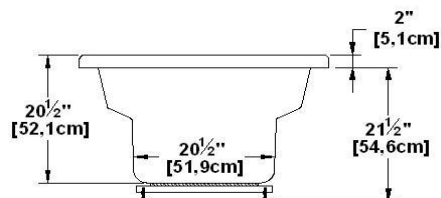

Sophia 66

Product code : **S066**

Draft revision : **20130422133919**

External dimensions : **66" x 36" x 23,5" [167,6 cm x 91,4 cm x 59,7 cm]**

Series : **deck mount**

Seats : **2**

2012 catalog page : **42**

Lumbar support : **yes**

Arm rests : **yes**

Low-profile available : **no**

Also available in **FREESTAND**

Draft and specs

Specifications	
Capacity :	49 IMP Gal. / 63,9 US Gal. / 222,8 liters
AeroMassage™ :	38 Easy Clean™ air jets
Super AeroMassage™ :	AeroMassage™ + 12 Easy Clean™ air jets
Dynamic Turbo™ :	4 Confort Pulse jets / 4 Confort Swirl jets
Comfort Air™ :	38 Easy Clean™ air jets
Characteristics :	n/a

Remarks	
*all measures have a precision of ± 1/4" (0,63cm)	
*internal dimensions taken at 4" (10cm) from bath bottom	
*capacity is measured by filling the soaker to 1-1/2" under the overflow	
*textured skirt available on all Freestanding products	
*shelf height is 3/4" on all "low-profile" models	