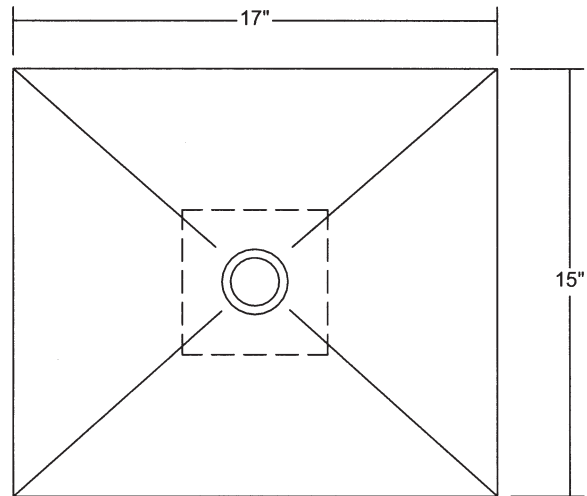

Approx 25 lbs.

TOP VIEW

RECOMMENDED FAUCET LOCATION

SIDE VIEW

STONE  
FOREST