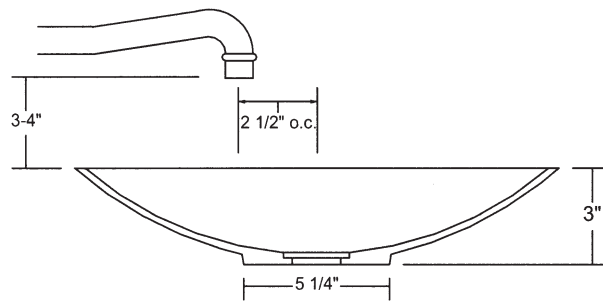

Drains are 1.25" NPT. This can be supplied by Stone Forest at your request in matching finishes.

Do not use pop-up drains

Stone Forest bronze sinks are hand patinated. Expect variations in finish.

Please refer to bronze care and maintenance in back of binder.

Approx 25 lbs.

TOP VIEW

RECOMMENDED FAUCET LOCATION

SIDE VIEW

STONE  
FOREST