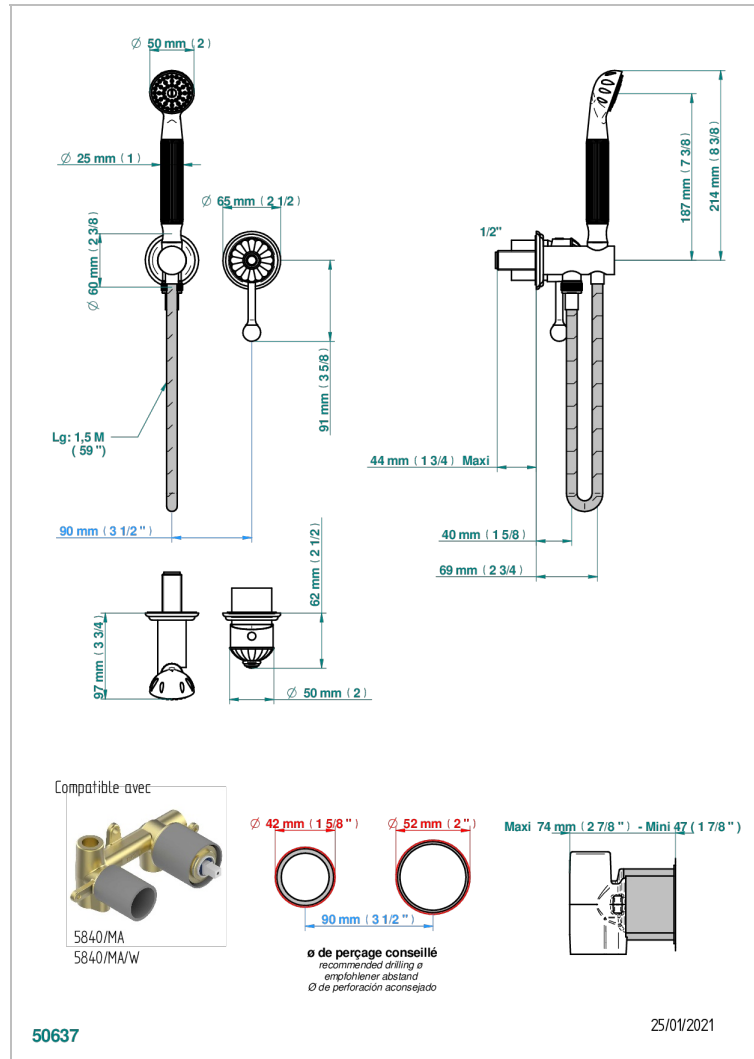

AMBOISE MALACHITE

A1J-6561B

Trim only for wall mixer with complete handshower on hook

CHARACTERISTIC

- Amboise Malachite
- Trim only for wall mixer with complete handshower on hook

TECHNICAL SPECS

- Recommandé : 3 bars (max. 5 bars) - Advised : 43,5 psi (max. 72 psi)
- 9,5 l/min à 3 bars (2.5 gpm at 43.5 psi)

RELATED SKU'S

- Ref. G00-5840/MA Rough parts for concealed wall-mounted mixer with 1/2" outlet

AVAILABLE FINITIONS

Antique nickel - H28
Blush PVD - H62
Brass color PVD - H49
Brown bronze color PVD - F33
Gold color PVD - H52
Graphite PVD - H64