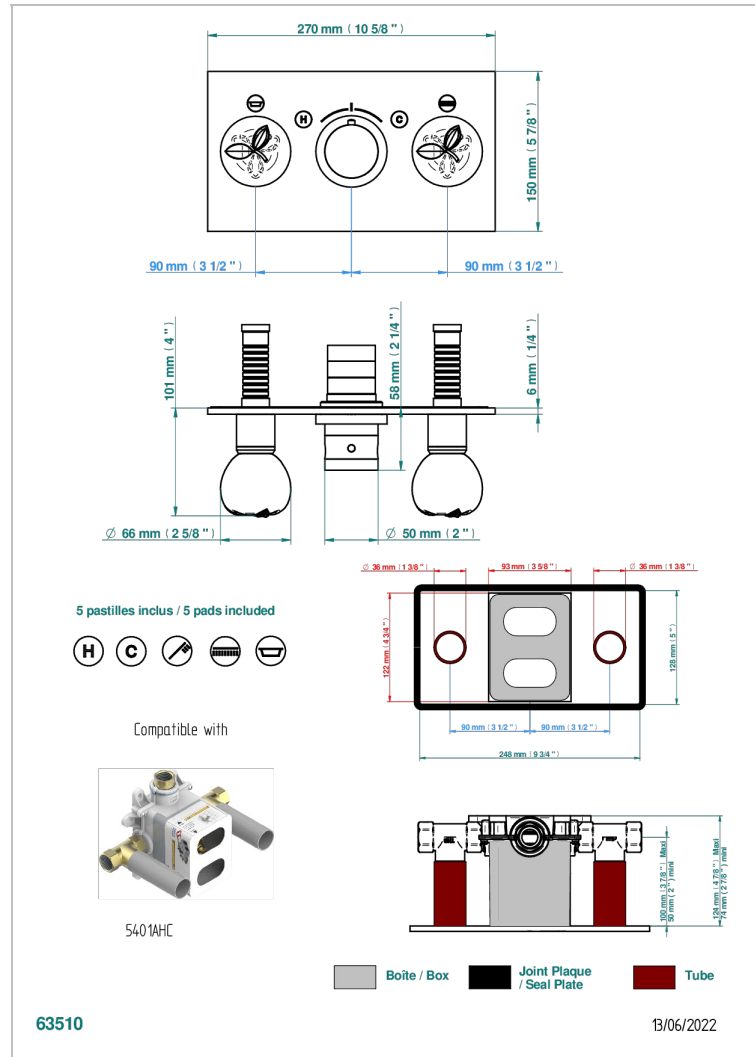

POMME CLEAR SATIN CRYSTAL

A42-5401BEH

Trim for thermostatic mixer with 2 valves item to be installed horizontal . to adapt on 5 401AHC or 5 401AHM

CHARACTERISTIC

- Pomme clear satin crystal
- Trim for thermostatic mixer with 2 valves item to be installed horizontal . to adapt on 5 401AHC or 5 401AHM

RELATED SKU'S

- Ref. G00-5401AHC 3/4" THG thermostat, 60 l/mn with two valves with wax cartridge delivered with a built-in box, without trim - to be installed horizontal (for installation with cross handle)
- Ref. G00-5401AHM 3/4" THG thermostat, 60 l/mn with two valves with wax cartridge delivered with a built-in box, without trim - to be installed horizontal (for installation with lever handle)