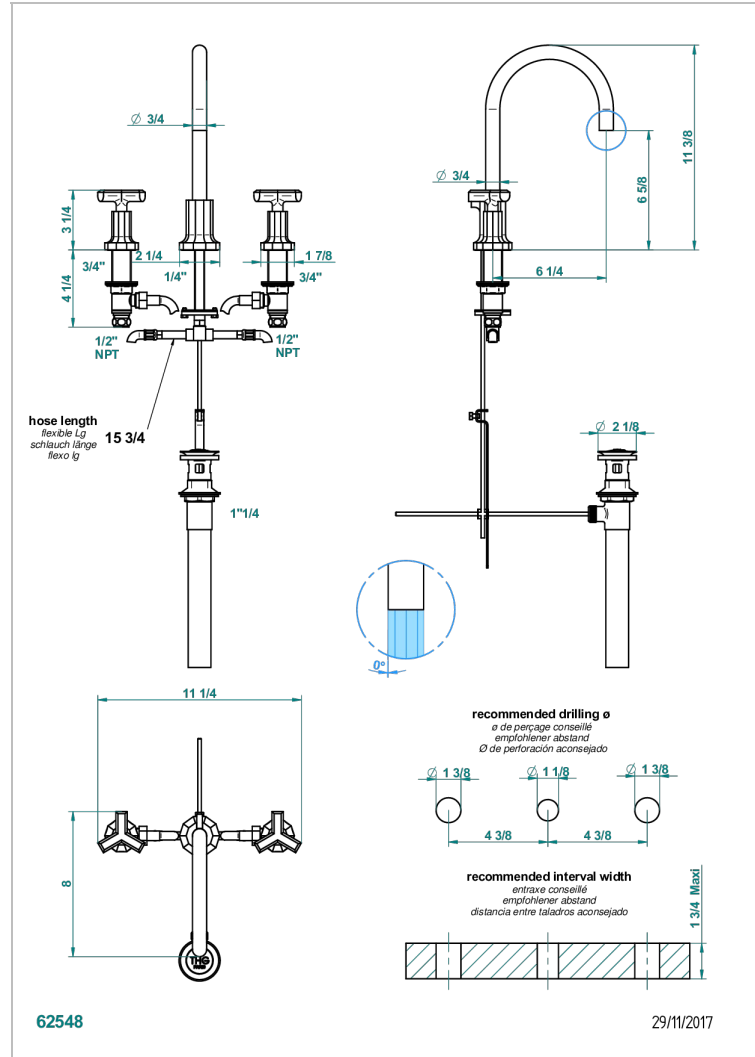

LES ONDES

G8A-151/US

Widespread lavatory set with drain

CHARACTERISTIC

- Les Ondes
- Widespread lavatory set with drain

AVAILABLE FINITIONS

Blush PVD - H62
Brass color PVD - H49
Brown bronze color PVD - F33
Chrome polished - A02
Chrome polished / gold polished - G02
Copper antique matt, coated - H07

Matt nickel (American satin) - C01
Matt nickel color PVD - H56
Nickel antique / Sovereign - H28
Nickel color PVD - H55
Nickel polished - B01
Silver polished, antique - H03

Soft gold - F30
Soft matt gold - F31
Umber PVD - H66