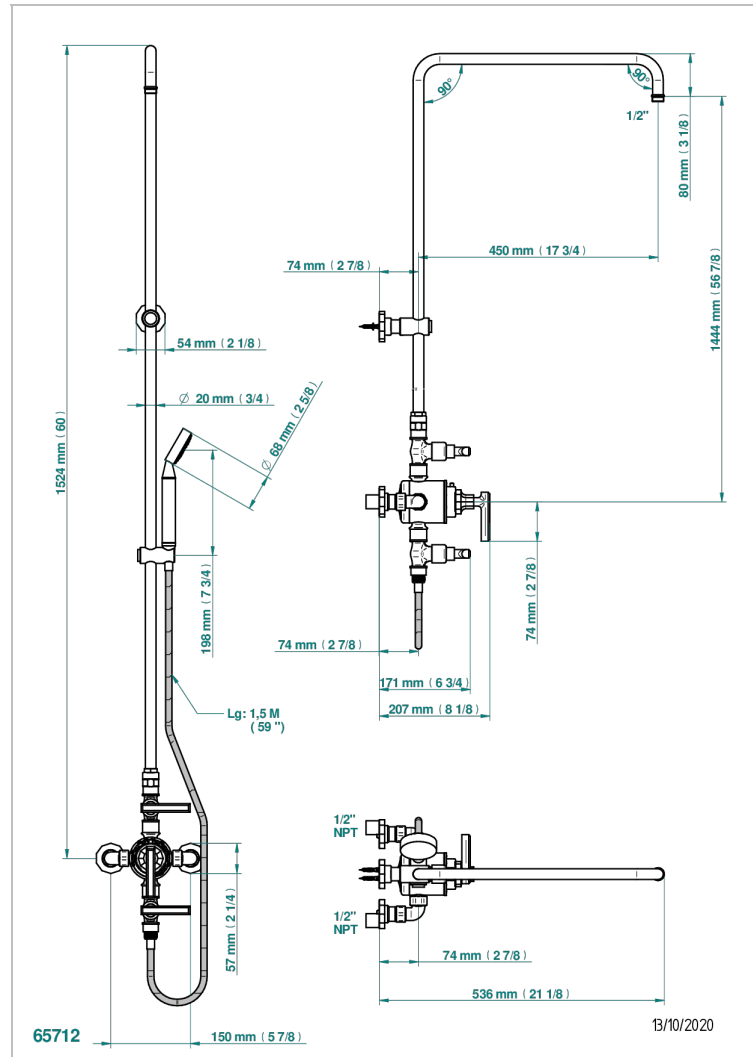

LES ONDES WITH LEVER HANDLES

G8B-64TRCD/US

Exposed thermostatic shower mixer 2 volume controls, column and handshower on cradle - 6" centres (no showerhead)

CHARACTERISTIC

- Les Ondes with lever handles
- Exposed thermostatic shower mixer 2 volume controls, column and handshower on cradle - 6" centres (no showerhead)