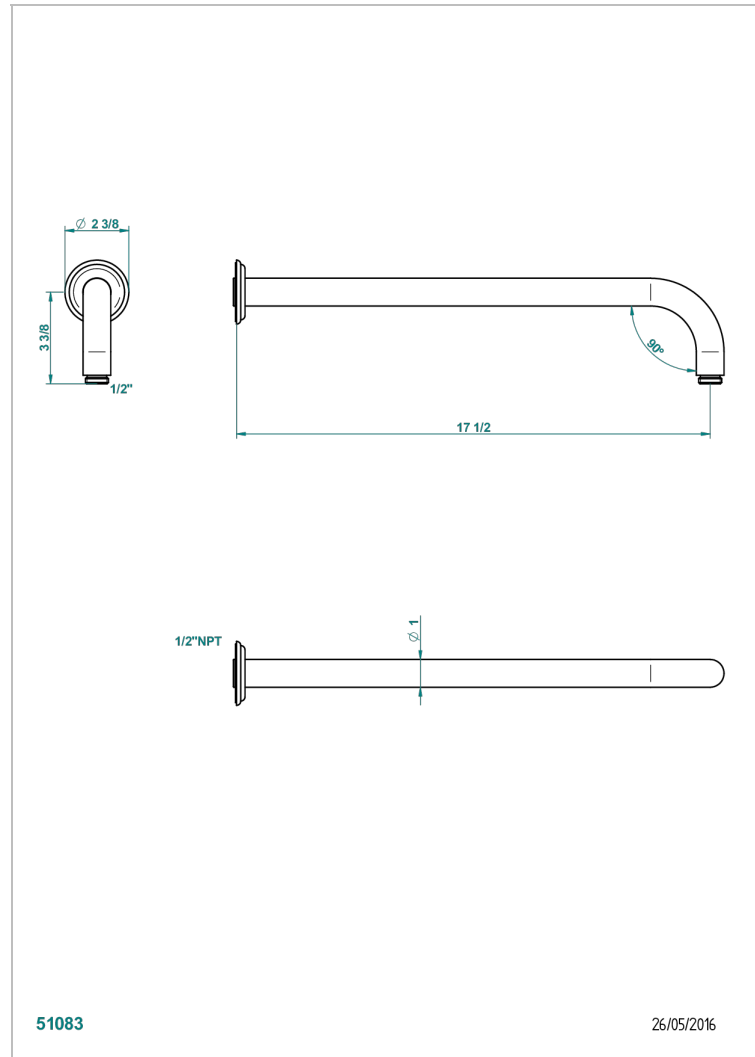

FLORE

U5A-84L/US

Horizontal shower arm, 90°, lg: 17"

CHARACTERISTIC

- Flore
- Horizontal shower arm, 90°, lg: 17"

AVAILABLE FINITIONS

Blush PVD - H62
Brass color PVD - H49
Brown bronze color PVD - F33
Chrome polished - A02
Chrome polished / gold polished - G02
Copper antique matt, coated - H07

Matt nickel (American satin) - C01
Matt nickel color PVD - H56
Nickel antique / Sovereign - H28
Nickel color PVD - H55
Nickel polished - B01
Silver polished, antique - H03

Soft gold - F30
Soft matt gold - F31
Umber PVD - H66