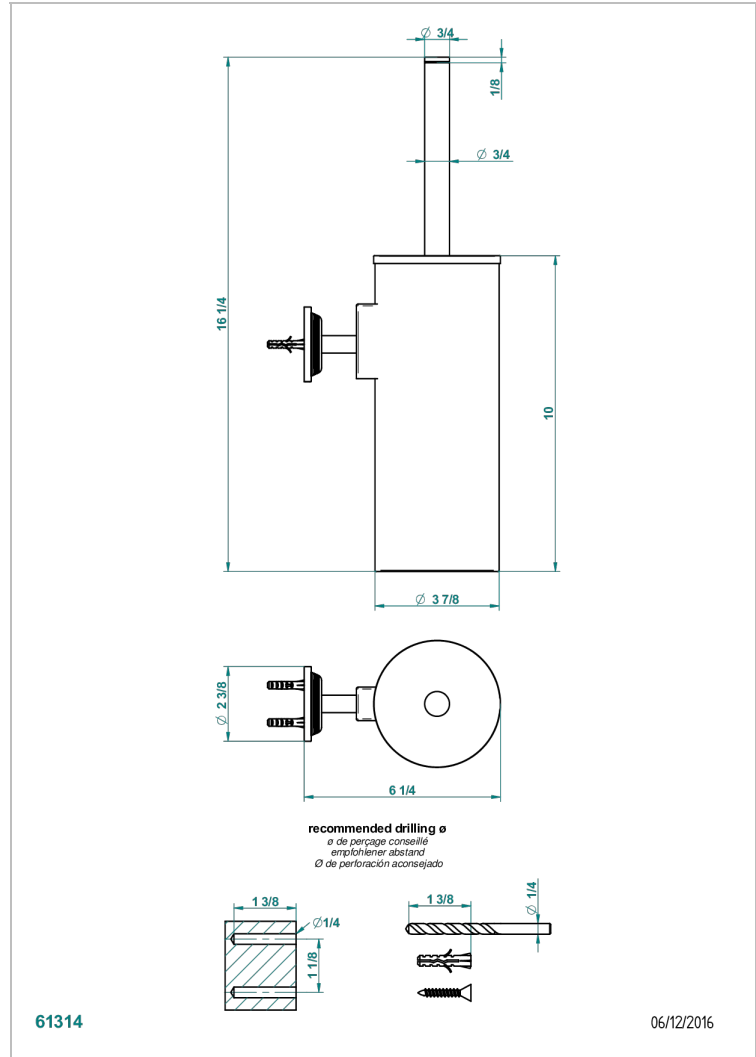

WEST COAST WITH METAL LEVER HANDLES

U9B-4720C

Metal toilet brush holder with brush with cover wall mounted

CHARACTERISTIC

- West Coast with metal lever handles
- Metal toilet brush holder with brush with cover wall mounted