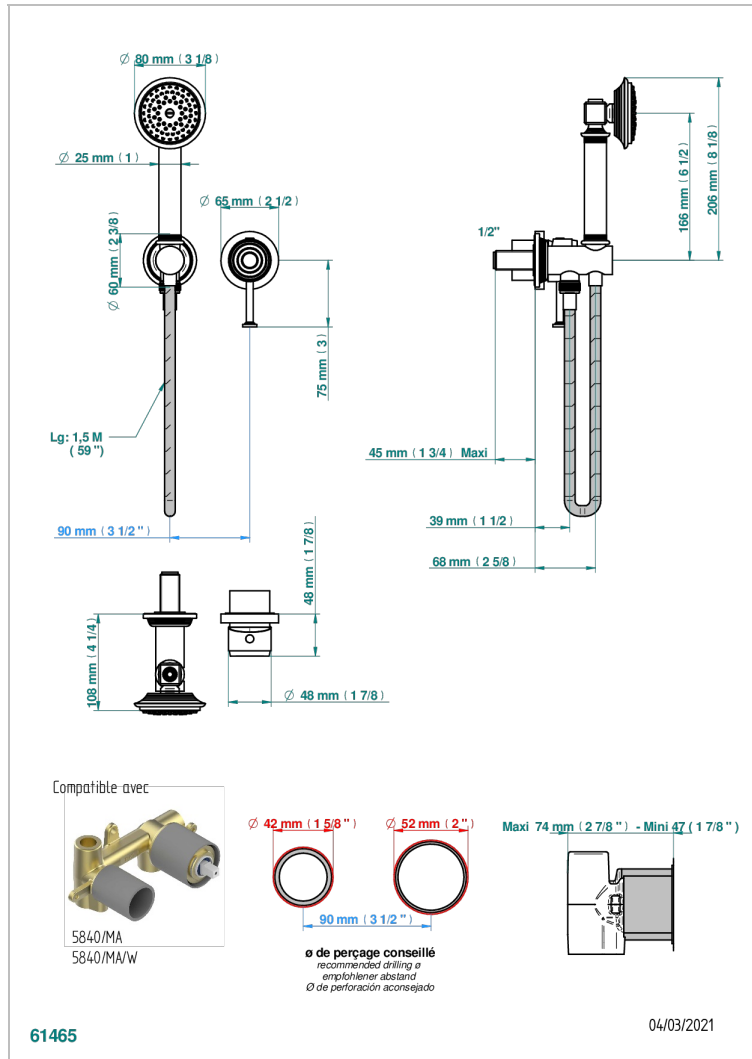

# WEST COAST LEVER HANDLES, WITH GUILLOCHE DECOR

U9D-6561B

Trim only for wall mixer with complete handshower on hook

## CHARACTERISTIC

- West coast lever handles, with Guilloché decor
- Trim only for wall mixer with complete handshower on hook

## RELATED SKU'S

- Ref. G00-5840/MA Rough parts for concealed wall-mounted mixer with 1/2" outlet