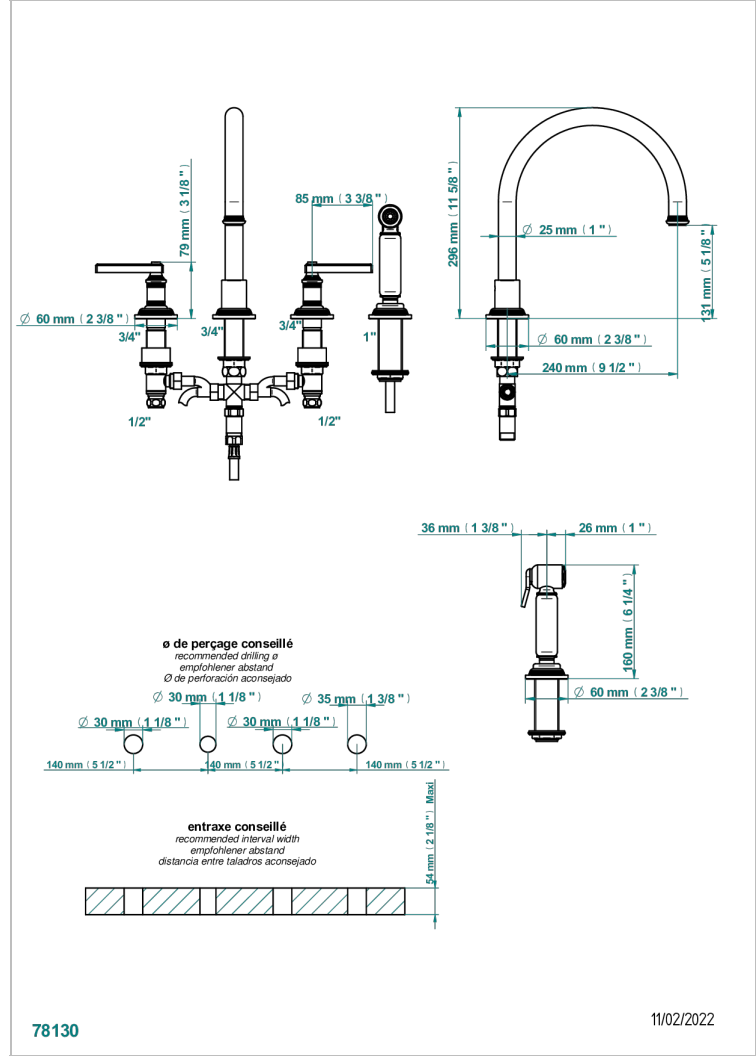

# WEST COAST WITH WHITE ONYX LEVER HANDLES

U9H-4211/US

Three hole kitchen faucet with side spray

## CHARACTERISTIC

- West Coast with white onyx lever handles
- Three hole kitchen faucet with side spray