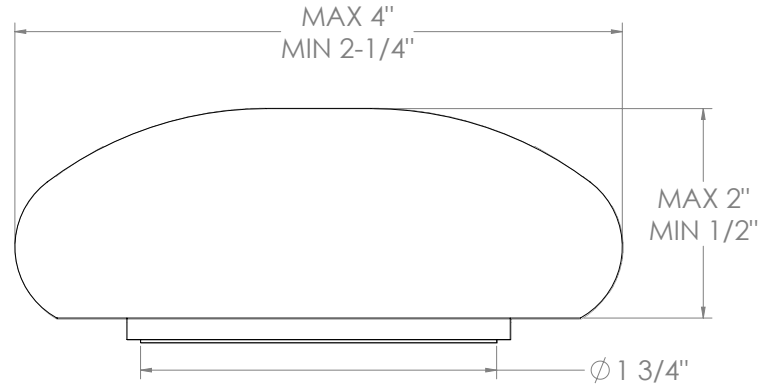

WATERMARK

BROOKLYN, NEW YORK

Zen 36-7.1.3GA-CM

Deck Mounted, Single Handle, Gooseneck
Faucet with Side Spray

- Side Spray Hose Length: 50" (Final Length May Vary)
- Fits Deck Up To 1-3/4" Thick
- Recommended Mounting Hole: 1-3/8"
- All Lead-Free Brass Construction
- Flow Rate: 1.75 GPM
- Ceramic Mixing Cartridge
- 360° Rotating Spout
- Professional Installation Required

WATERMARK

BROOKLYN, NEW YORK

Rock Handles:

Harvest Dark (HD)

Harvest Light (HL)

Mountain Morning (MM)

Winter Morning (WM)

NOTE: Each rock handle is a natural stone handpicked from the pristine shores of the Great Lakes. Each one is unique and will not be identical to another, though we try to pair the most similar ones. The dimensions shown here are only to be used as a guide.