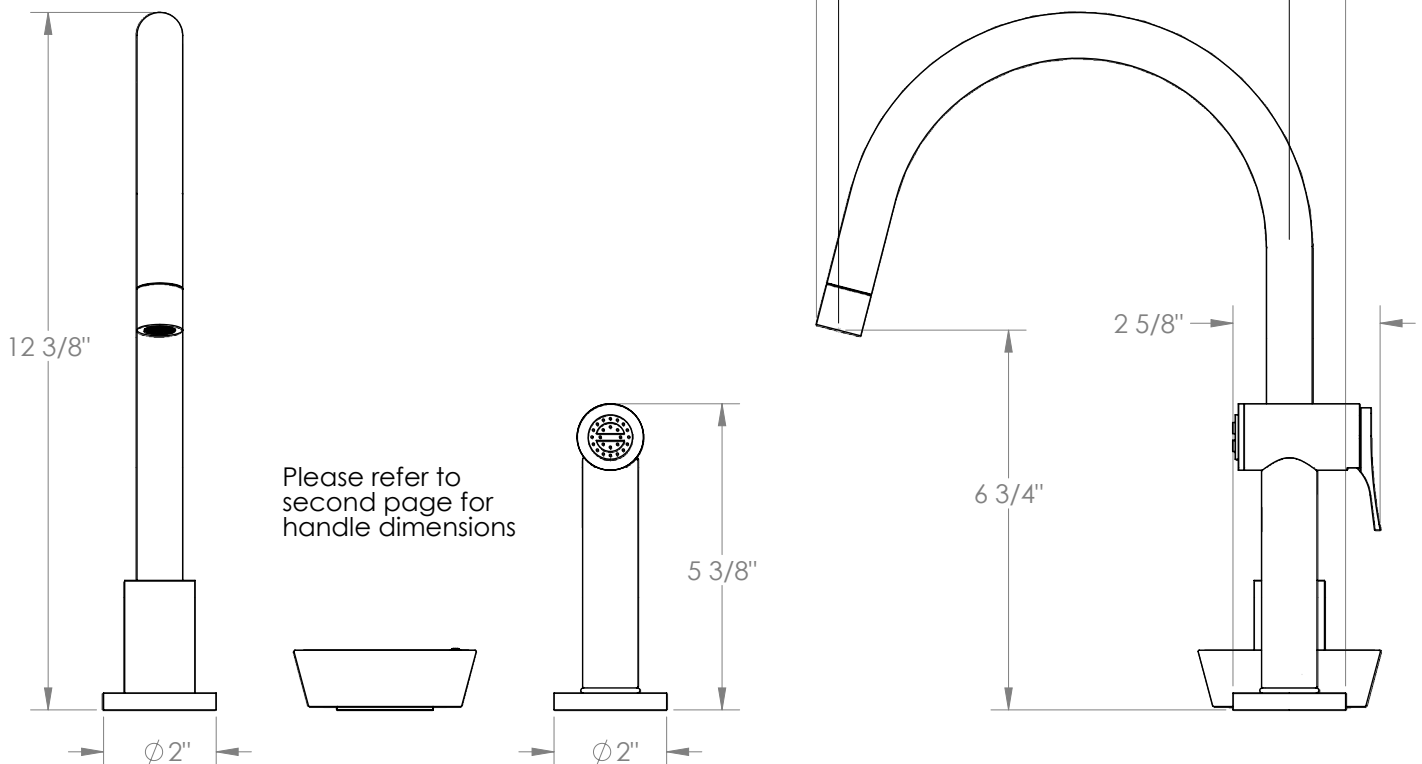

WATERMARK

BROOKLYN, NEW YORK

Zen 36-7.1.3GA-CM

Deck Mounted, Single Handle, Gooseneck
Faucet with Side Spray

- Side Spray Hose Length: 50" (Final Length May Vary)
- Fits Deck Up To 1-3/4" Thick
- Recommended Mounting Hole: 1-3/8"
- All Lead-Free Brass Construction
- Flow Rate: 1.75 GPM
- Ceramic Mixing Cartridge
- 360° Rotating Spout
- Professional Installation Required

Available in all finishes shown on the [Watermark Designs website](https://www.watermark-designs.com)

Meets the applicable requirements of ASME A112.18.1-2005/CSA B125.1-05, entitled "Plumbing Supply Fittings".