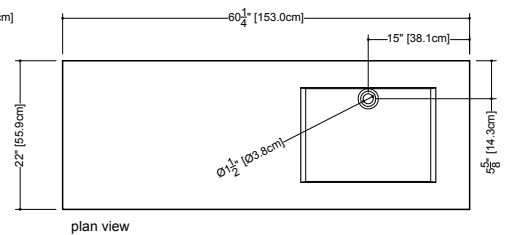

Cube

VC 60R (right Lavatory)

inch 60.25 x 22 x 4 mm 1530 x 559 x 102

■ **interior dimensions**

inch 20 x 14 x 3.375 mm 508 x 356 x 86

■ **weight**

lb - 50 kg - 23

■ **installation**

IAPMO-ANSI Z124.1 - IAPMO-ANSI Z124.3

CSA B 45.0 - CSA B45.4

WETSTYLE cannot be held responsible for any technical errors and reserves the right to make revisions without notice.

Approximate measurement.
The manufacturer accept 1/4" (6.35mm) variance.