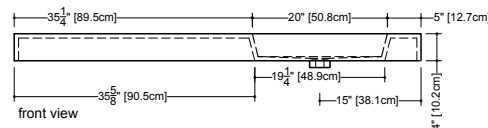

Cube

VC 60R (right Lavatory)

inch 60.25 x 22 x 4 mm 1530 x 559 x 102

■ **interior dimensions**

inch 20 x 14 x 3.375 mm 508 x 356 x 86

■ **weight**

lb - 50 kg - 23

■ **installation**

IAPMO-ANSI Z124.1 - IAPMO-ANSI Z124.3

CSA B 45.0 - CSA B45.4

WETSTYLE cannot be held responsible for any technical errors and reserves the right to make revisions without notice.

Approximate measurement.
The manufacturer accept 1/4" (6.35mm) variance.