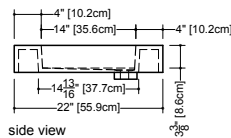

Cube

VC 60R (right Lavatory)

inch 60.25 x 22 x 4 mm 1530 x 559 x 102

■ **interior dimensions**

inch 20 x 14 x 3.375 mm 508 x 356 x 86

■ **weight**

lb - 50 kg - 23

■ **installation**

IAPMO-ANSI Z124.1 - IAPMO-ANSI Z124.3

CSA B 45.0 - CSA B45.4

WETSTYLE cannot be held responsible for any technical errors and reserves the right to make revisions without notice.

Approximate measurement.
The manufacturer accept 1/4" (6.35mm) variance.