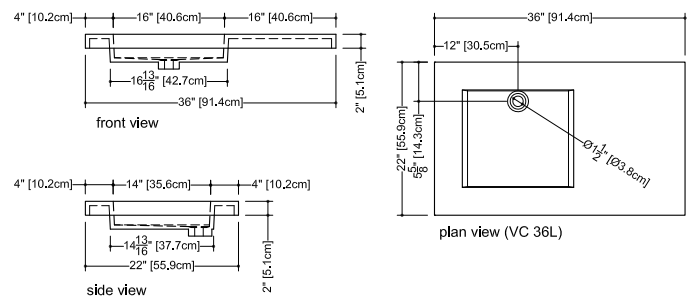

■ **codes/standards applicable**

IAPMO-ANSI Z124.1 - IAPMO-ANSI Z124.3
CSA B 45.0 - CSA B45.4

WETSTYLE cannot be held responsible for any technical errors and reserves the right to make revisions without notice.

Approximate measurement.
The manufacturer accept 1/4" (6.35mm) variance.

www.WETSTYLE.CA - Montreal - Canada
Tel. 450.536.9000 - 1 888.536.9001 - Fax. 450.536.0202